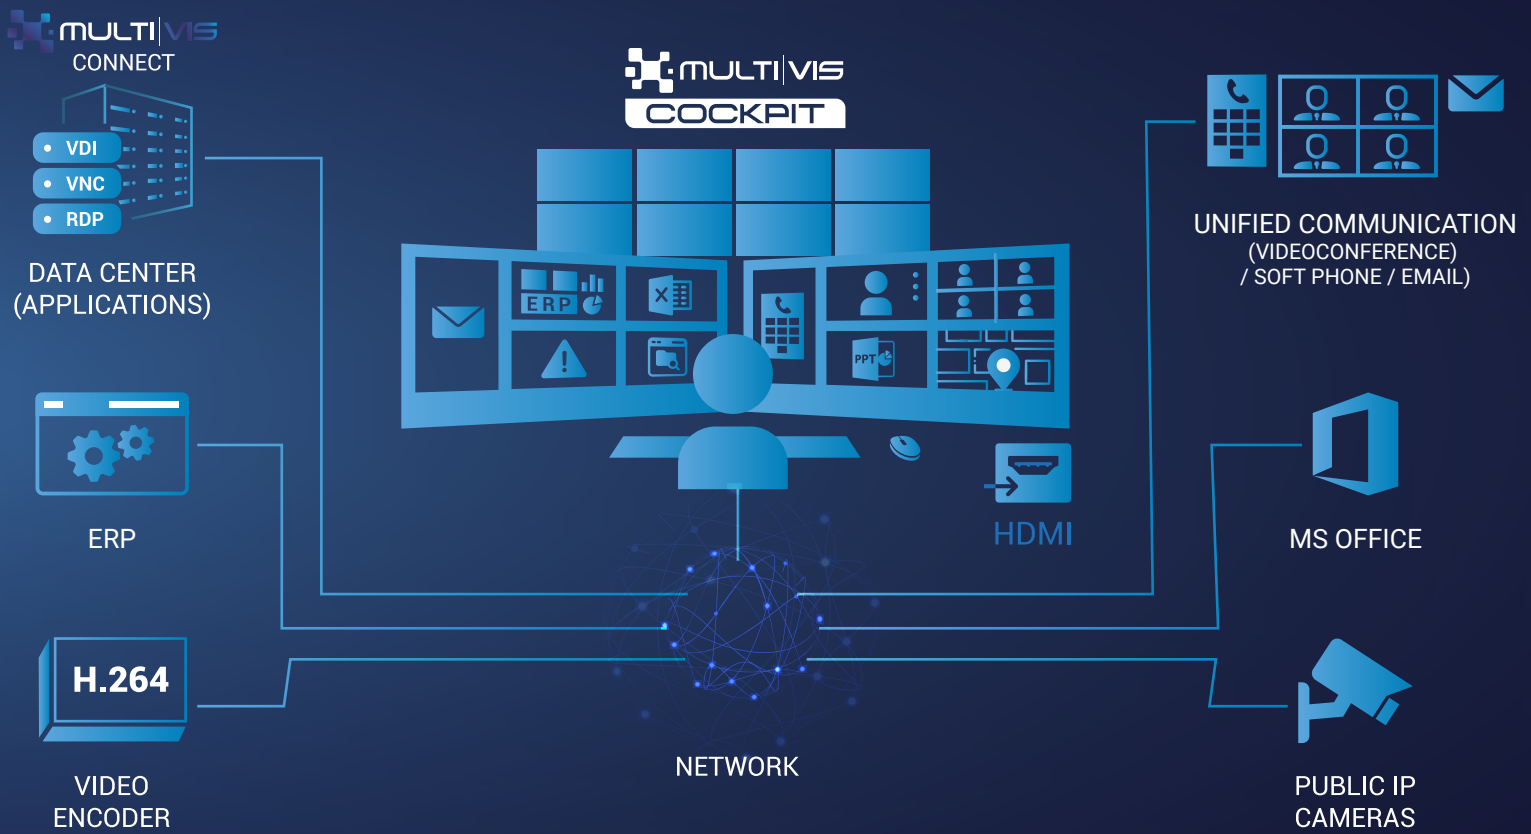

SYSTEM TOPOLOGY

✉ sales@multivis.com

🌐 [/company/multivis/](https://multivis.com/#support)

🌐 multivis.com

🌐 <https://multivis.com/#support>

✉ support@multivis.com